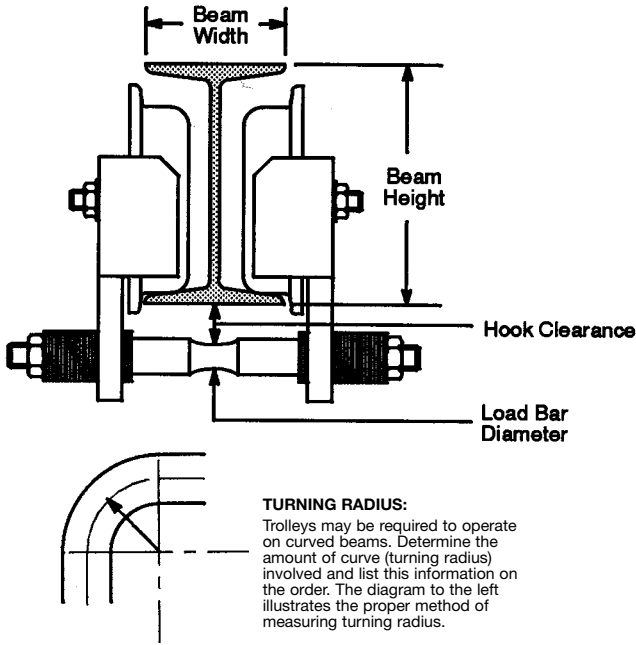

Trolleys for hook mounted hoists

Hoist Capacity		Beam Width				Minimum Radius Turning		Part Number			Hook Clearance**		Load Bar Diameter	
		Min.		Max.				Taper Wheel	Flat Wheel	Drawbar*	in.	mm	in.	mm
lbs.	kg	in.	mm	in.	mm	in.	mm				in.	mm	in.	mm