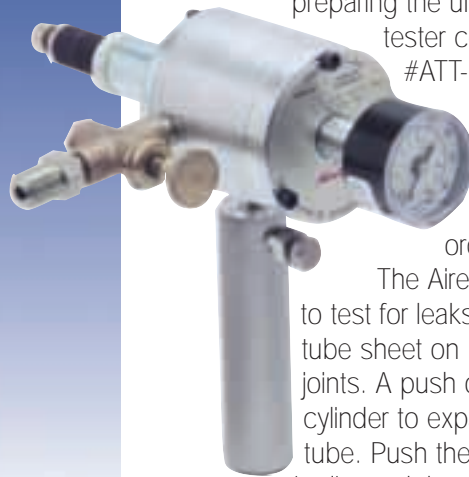

AJT-6500 JOINT TESTER